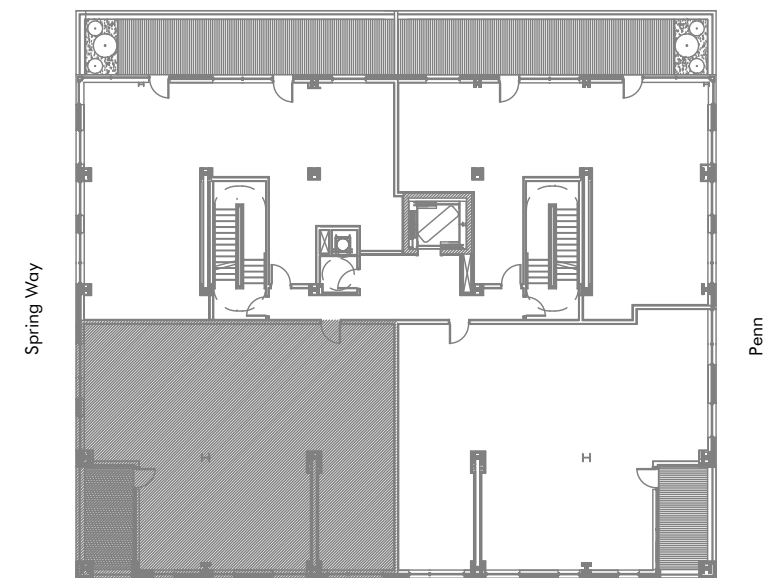

Unit 302  
Two Bedrooms  
Two and half Bath

Unit Area: 1,847 SF  
Balcony Area: 155 SF

Total Unit Area: 2,002 SF

3185 Penn Avenue  
Pittsburgh, PA 15201  
p 412.363.3800  
f 412.248.4185

24th Street