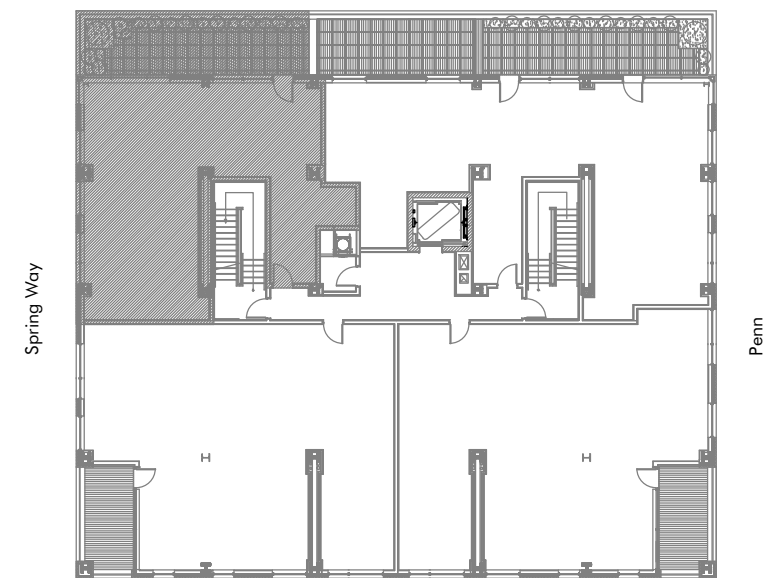

**Unit 304**

One Bedroom  
One and a half Bath

Unit Area: 1,257 SF  
Balcony Area: 370 SF

Total Unit Area: 1,627 SF

3185 Penn Avenue  
Pittsburgh, PA 15201  
p 412.363.3800  
f 412.248.4185

24th Street