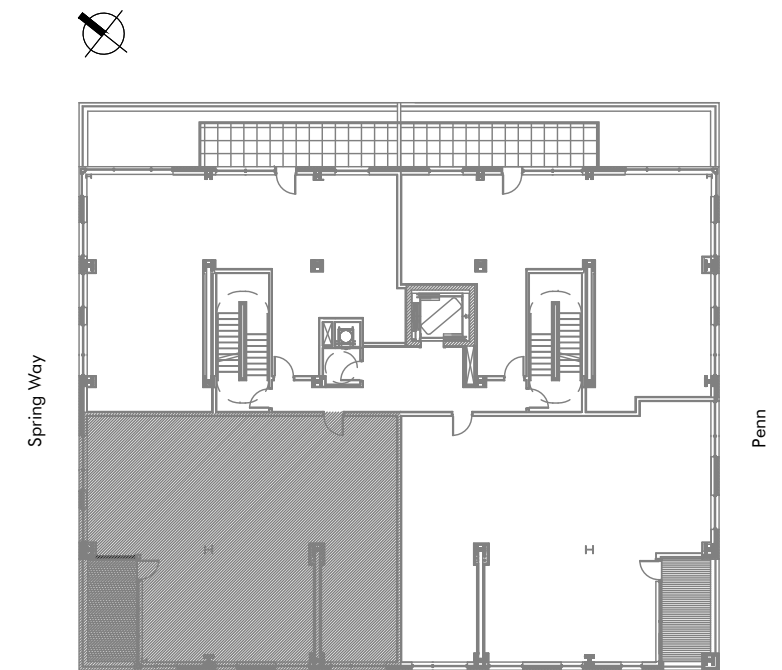

Unit 402

Two Bedrooms  
Two and half Bath

Unit Area: 1,846 SF  
Balcony Area: 157 SF

Total Unit Area: 2,003 SF

3185 Penn Avenue  
Pittsburgh, PA 15201  
p 412.363.3800  
f 412.248.4185

24th Street