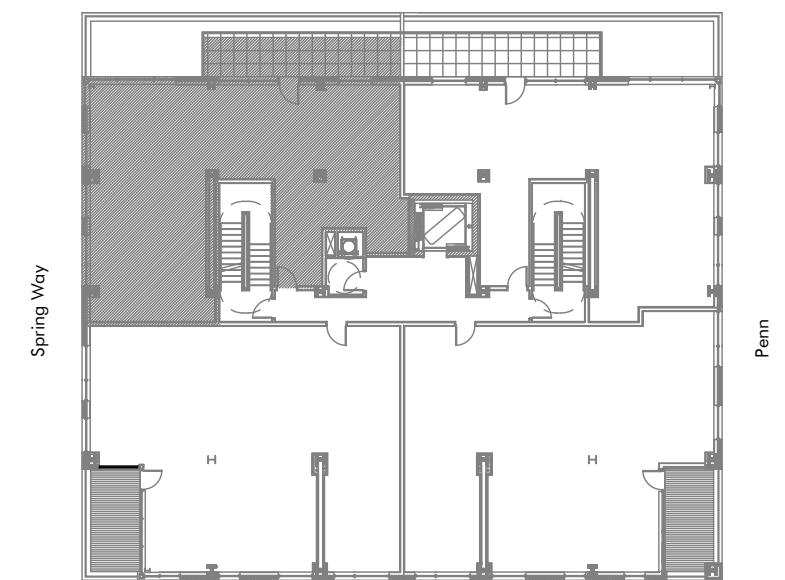

Unit 404

Two Bedrooms
Two and half Bath

Unit Area: 1,535 SF
Balcony Area: 219 SF

Total Unit Area: 1,754 SF

3185 Penn Avenue
Pittsburgh, PA 15201
p 412.363.3800
f 412.248.4185

24th Street